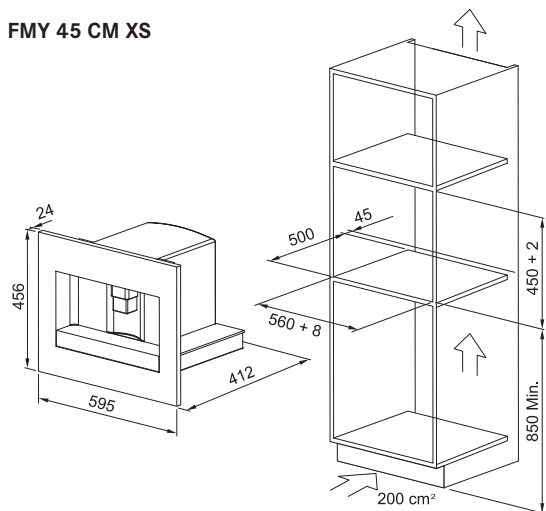

Vestavný kávovar Mythos

Vestavný kávovar FMY 45 CM XS a ohřívací zásuvka FMY 14 DRW XS

FMY 45 CM XS

FMY 45 CM XS + FMY 14 DRW XS

FMY 45 CM XS

131.0627.473

Cena **54 450 Kč (vč. DPH)**
45 000 Kč (bez DPH)
2 100 € (vr. DPH)