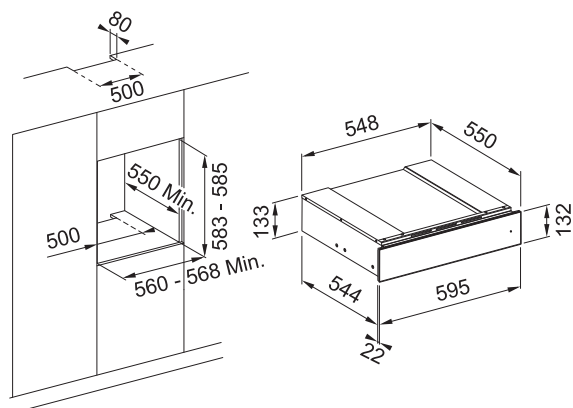

Vestavný kávovar Mythos

Vestavný kávovar FMY 45 CM XS a ohřívací zásuvka FMY 14 DRW XS

FMY 45 CM XS

FMY 45 CM XS + FMY 14 DRW XS

FMY 45 CM XS

131.0627.473

Cena **54 450 Kč (vč. DPH)**
45 000 Kč (bez DPH)
2 100 € (vr. DPH)