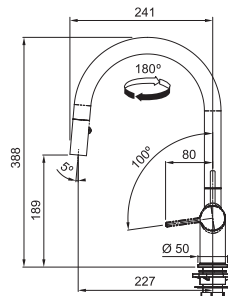

FN 4090.xxx ACTIVE NEW NOVÉ

FN 4090.031 ACTIVE NEW Chrom
FN 4090.901 ACTIVE NEW Matná černá
FN 4090.902 ACTIVE NEW Matná bílá