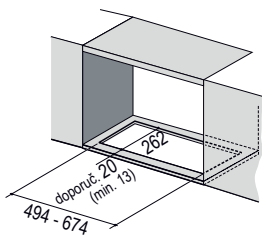

NOVÝ MODEL

FBI 547 XS NP

70 52 B C 3± F

FBI 747 XS NP

Nerez

70 cm

305.0590.106

11 979 Kč (vč. DPH)