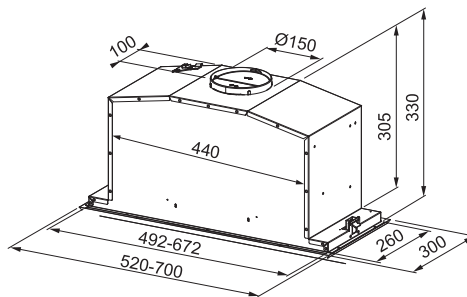

NOVÝ MODEL

FBI 547 XS NP

70 52 B C 3± F

FBI 747 XS NP

Nerez

70 cm

305.0590.106

11 979 Kč (vč. DPH)