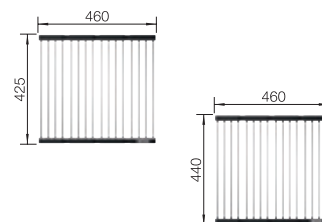

Rohová miska

- mycí a odkapávací miska na nádobí a potraviny
- praktické odkládání potřeb pro mytí nádobí
- variabilní, ale stabilní umístění
- efektivní a flexibilní využití vaničky
- z velmi kvalitního plastu
- doporučujeme pro BLANCO DALAGO, METRA, ADON a PLEON

Rohová miska 235 866