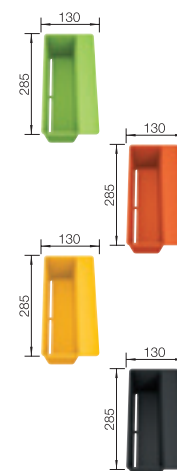

SITYBox kiwi 236 720

SITYBox orange 236 722

SITYBox lemon 236 721

SITYBox lava grey 235 494